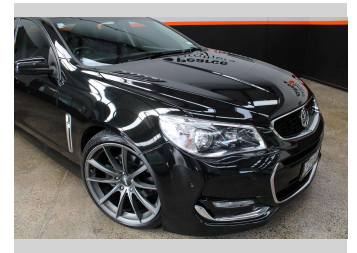

2015 Holden COMMODORE VF2 SS-V 6.2L LS3

Purchase Price **\$41,990**
Includes GST, Registration & Licensing

Finance may be available on this vehicle. Ask one of our friendly staff for more information.

Gain peace of mind with Mechanical Breakdown Insurance. **Ask us how.**

- Top features**
- » Air Bag(s)
 - » Air Conditioning
 - » Alloys
 - » Alloys
 - » Bluetooth
 - » Car Stereo
 - » Central Locking
 - » Central Locking
 - » Climate Control
 - » Cruise Control
 - » Cruise Control
 - » Electric Mirrors
 - » Electric Mirrors
 - » Electric Windows
 - » Half Leather Seats
 - » Keyless Entry
 - » LOW KMS
 - » NZ NEW

Body Style
4 door, Sedan

Odometer
81,137 km

Engine
6162 cc, Internal Combustion

Fuel Type
Petrol

Transmission
Automatic

Wheels
-

VIN
6G1FC5EW2GL202760

Interior
-

Safety
-

Reg No.
KFD400

Ext Colour
Black

History
NZ New

Seats
5 seats

CO2 Emissions
-

Energy Economy
-

VIN
-