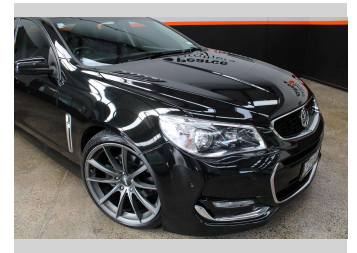

# 2015 Holden COMMODORE VF2 SS-V 6.2L LS3

**Purchase Price** **\$40,990**  
Includes GST, Registration & Licensing

Finance may be available on this vehicle. Ask one of our friendly staff for more information.

Body Style  
**4 door, Sedan**

Odometer  
**81,137 km**

Engine  
**6162 cc, Internal Combustion**

Fuel Type  
**Petrol**

Transmission  
**Automatic**

Wheels  
-

VIN  
**6G1FC5EW2GL202760**

Interior  
-