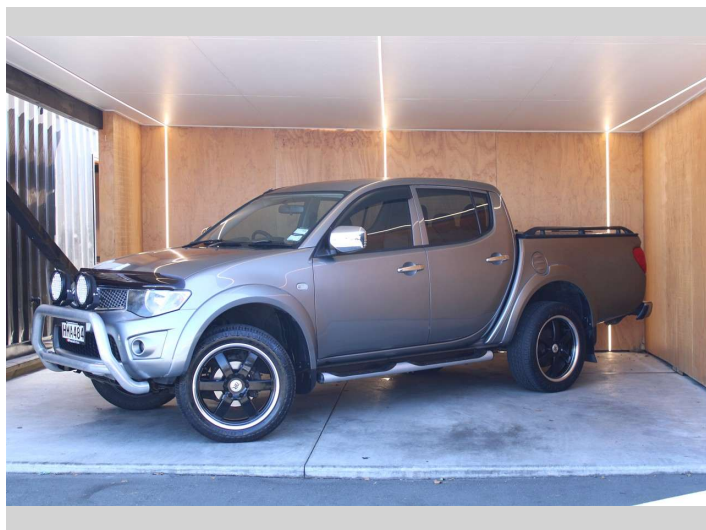

2014 Mitsubishi Triton GLX, 20" MAGS, AUTOMATIC

Purchase Price **\$18,990**
Includes GST, Registration & Licensing

Finance may be available on this vehicle. Ask one of our friendly staff for more information.

Body Style
4 door, Ute

Odometer
133,650 km

Engine
2477 cc, Internal Combustion

Fuel Type
Diesel

Transmission
Automatic

Wheels
-

VIN
MMAJRKA40FD005811

Interior
-