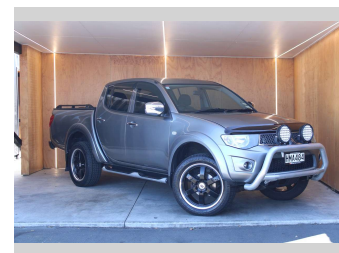

2014 Mitsubishi Triton GLX, 20" MAGS, AUTOMATIC

Purchase Price **\$18,990**
Includes GST, Registration & Licensing

Finance may be available on this vehicle. Ask one of our friendly staff for more information.

Body Style
4 door, Ute

Odometer
133,650 km

Engine
2477 cc, Internal Combustion

Fuel Type
Diesel

Transmission
Automatic

Wheels
-

VIN
MMAJRKA40FD005811

Interior
-