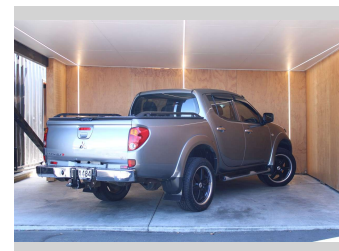

2014 Mitsubishi Triton GLX, 20" MAGS, AUTOMATIC

Purchase Price **\$18,990**
Includes GST, Registration & Licensing

Finance may be available on this vehicle. Ask one of our friendly staff for more information.

Body Style
4 door, Ute

Odometer
133,650 km

Engine
2477 cc, Internal Combustion

Fuel Type
Diesel

Transmission
Automatic

Wheels
-

VIN
MMAJRKA40FD005811

Interior
-