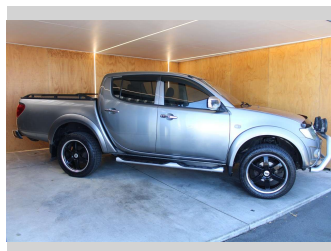

2014 Mitsubishi Triton GLX, 20" MAGS, AUTOMATIC

Purchase Price **\$18,990**
Includes GST, Registration & Licensing

Finance may be available on this vehicle. Ask one of our friendly staff for more information.

Body Style
4 door, Ute

Odometer
133,650 km

Engine
2477 cc, Internal Combustion

Fuel Type
Diesel

Transmission
Automatic

Wheels
-

VIN
MMAJRKA40FD005811

Interior
-