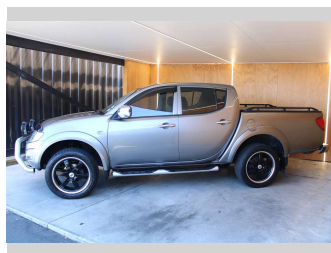

2014 Mitsubishi Triton GLX, 20" MAGS, AUTOMATIC

Purchase Price **\$18,990**
Includes GST, Registration & Licensing

Finance may be available on this vehicle. Ask one of our friendly staff for more information.

Body Style
4 door, Ute

Odometer
133,650 km

Engine
2477 cc, Internal Combustion

Fuel Type
Diesel

Transmission
Automatic

Wheels
-

VIN
MMAJRKA40FD005811

Interior
-