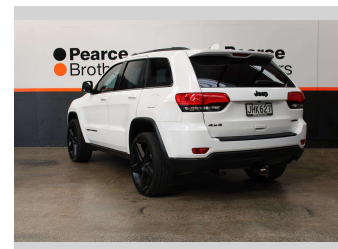

2015 Jeep Grand Cherokee LAREDO 3.6 4X4 BLACK

Purchase Price **\$19,990**
Includes GST, Registration & Licensing

Finance may be available on this vehicle. Ask one of our friendly staff for more information.

Body Style
5 door, Wagon

Odometer
193,242 km

Engine
3604 cc, Internal Combustion

Fuel Type
Petrol

Transmission
Automatic, 4WD

Wheels
-

VIN
1C4RJFEG7FC671184

Interior
-