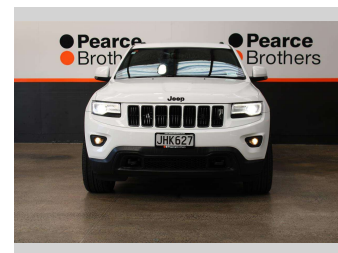

2015 Jeep Grand Cherokee LAREDO 3.6 4X4 BLACK

Purchase Price **\$19,990**
Includes GST, Registration & Licensing

Finance may be available on this vehicle. Ask one of our friendly staff for more information.

Body Style
5 door, Wagon

Odometer
193,242 km

Engine
3604 cc, Internal Combustion

Fuel Type
Petrol

Transmission
Automatic, 4WD

Wheels
-

VIN
1C4RJFEG7FC671184

Interior
-