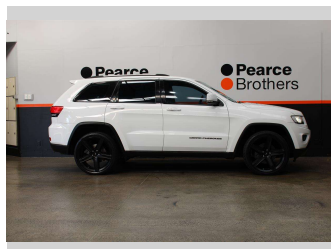

2015 Jeep Grand Cherokee LAREDO 3.6 4X4 BLACK

Purchase Price **\$19,990**
Includes GST, Registration & Licensing

Finance may be available on this vehicle. Ask one of our friendly staff for more information.

Body Style
5 door, Wagon

Odometer
193,242 km

Engine
3604 cc, Internal Combustion

Fuel Type
Petrol

Transmission
Automatic, 4WD

Wheels
-

VIN
1C4RJFEG7FC671184

Interior
-