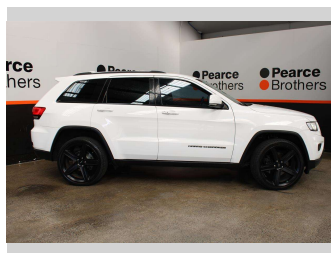

2015 Jeep Grand Cherokee LAREDO 3.6 4X4 BLACK

Purchase Price **\$19,990**
Includes GST, Registration & Licensing

Finance may be available on this vehicle. Ask one of our friendly staff for more information.

Body Style
5 door, Wagon

Odometer
193,242 km

Engine
3604 cc, Internal Combustion

Fuel Type
Petrol

Transmission
Automatic, 4WD

Wheels
-

VIN
1C4RJFEG7FC671184

Interior
-