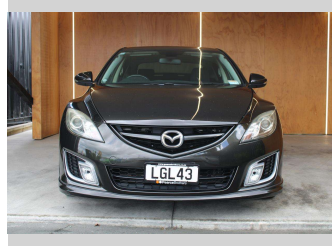

# 2010 Mazda Atenza 2.5L SPORTSHATCH 18"

**Purchase Price** **\$9,990**  
Includes GST, Registration & Licensing

Finance may be available on this vehicle. Ask one of our friendly staff for more information.

Gain peace of mind with Mechanical Breakdown Insurance. **Ask us how.**

**Top features**  
None Listed

Body Style  
**Hatchback**

Odometer  
**149,002 km**

Engine  
**2480 cc, Internal Combustion**

Fuel Type  
**Petrol**

Transmission  
**Automatic**

Wheels  
-

VIN  
**7AT0C139X18105847**

Interior  
-

Safety  
-

Reg No.  
**LGL43**

Ext Colour  
**Black**

History  
**Ex-Overseas**