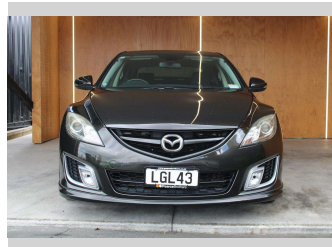

# 2010 Mazda Atenza 2.5L SPORTSHATCH 18"

**Purchase Price** **\$9,990**  
Includes GST, Registration & Licensing

Finance may be available on this vehicle. Ask one of our friendly staff for more information.

Gain peace of mind with Mechanical Breakdown Insurance. **Ask us how.**

**Top features**  
None Listed

Body Style  
**Hatchback**

Odometer  
**149,002 km**

Engine  
**2480 cc, Internal Combustion**

Fuel Type  
**Petrol**

Transmission  
**Automatic**

Wheels  
-

VIN  
**7AT0C139X18105847**

Interior  
-

Safety  
-

Reg No.  
**LGL43**

Ext Colour  
**Black**

History  
**Ex-Overseas**