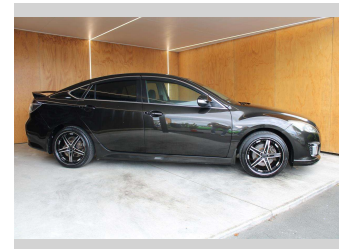

# 2010 Mazda Atenza 2.5L SPORTSHATCH 18"

**Purchase Price** **\$9,990**  
Includes GST, Registration & Licensing

Finance may be available on this vehicle. Ask one of our friendly staff for more information.

Gain peace of mind with Mechanical Breakdown Insurance. **Ask us how.**

**Top features**  
None Listed

Body Style  
**Hatchback**

Odometer  
**149,002 km**

Engine  
**2480 cc, Internal Combustion**

Fuel Type  
**Petrol**