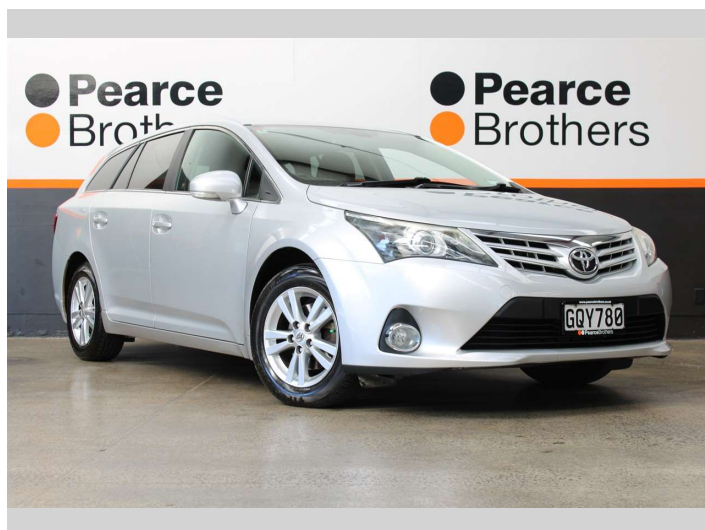

# 2012 Toyota AVENSIS 2.0P NZ NEW WAGON

**Purchase Price** **\$9,990**  
Includes GST, Registration & Licensing

Finance may be available on this vehicle. Ask one of our friendly staff for more information.

Body Style  
**4 door, Wagon**

Odometer  
**171,524 km**

Engine  
**1987 cc, Internal Combustion**

Fuel Type  
**Petrol**

Transmission  
**CVT**

Wheels  
-

VIN  
**SB1EK76LX0E030866**

Interior  
-