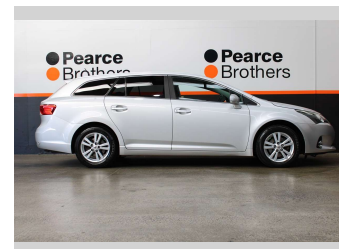

# 2012 Toyota AVENSIS 2.0P NZ NEW WAGON

**Purchase Price** **\$9,990**  
Includes GST, Registration & Licensing

Finance may be available on this vehicle. Ask one of our friendly staff for more information.

Body Style  
**4 door, Wagon**

Odometer  
**171,524 km**

Engine  
**1987 cc, Internal Combustion**

Fuel Type  
**Petrol**

Transmission  
**CVT**

Wheels  
-

VIN  
**SB1EK76LX0E030866**

Interior  
-