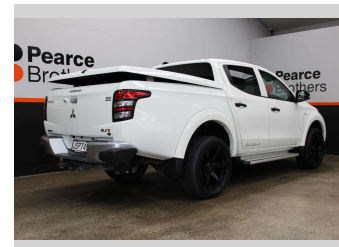

2016 Mitsubishi Triton GLXR, 20" MAGS, HARD LID

Purchase Price **\$22,990**
Includes GST, Registration & Licensing

Finance may be available on this vehicle. Ask one of our friendly staff for more information.

Body Style
4 door, Ute

Odometer
149,482 km

Engine
2442 cc, Internal Combustion

Fuel Type
Diesel

Transmission
MANUAL

Wheels
-

VIN
MMAJJKK10GH024883

Interior
-

Safety
-

Reg No.
JSP749

Ext Colour
White

History
NZ New

Seats
5 seats

CO2 Emissions
-

Energy Economy
-

Stock ID: 25693