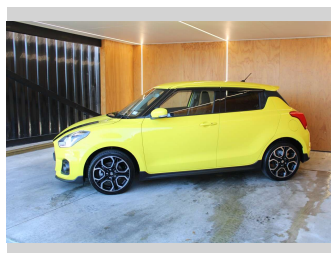

2018 Suzuki Swift SPORT, 1.4L, NZ NEW

Purchase Price **\$14,990**
Includes GST, Registration & Licensing

Finance may be available on this vehicle. Ask one of our friendly staff for more information.

UDC
New Zealand's Finance Company
MARAC
MEANS FINANCE

Body Style
5 door, Hatchback

Odometer
133,797 km

Engine
1373 cc, Internal Combustion

Fuel Type
Petrol

Transmission
Automatic

Wheels
-

VIN
JSAAZC33S00104389

Interior
-