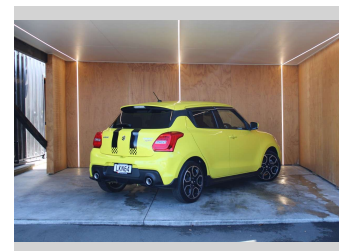

2018 Suzuki Swift SPORT, 1.4L, NZ NEW

Purchase Price **\$14,990**
Includes GST, Registration & Licensing

Finance may be available on this vehicle. Ask one of our friendly staff for more information.

UDC
New Zealand's Finance Company
MARAC
MEANS FINANCE

Body Style
5 door, Hatchback

Odometer
133,797 km

Engine
1373 cc, Internal Combustion

Fuel Type
Petrol

Transmission
Automatic

Wheels
-

VIN
JSAAZC33S00104389

Interior
-

Safety
-

Reg No.
LKN64

Ext Colour
Yellow

History
NZ New

Seats
5 seats

CO2 Emissions
-

Energy Economy
-

-