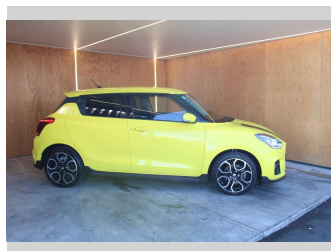

2018 Suzuki Swift SPORT, 1.4L, NZ NEW

Purchase Price **\$14,990**
Includes GST, Registration & Licensing

Finance may be available on this vehicle. Ask one of our friendly staff for more information.

UDC
New Zealand's Finance Company
MARAC
MEANS FINANCE

Body Style
5 door, Hatchback

Odometer
133,797 km

Engine
1373 cc, Internal Combustion

Fuel Type
Petrol

Transmission
Automatic

Wheels
-

VIN
JSAAZC33S00104389

Interior
-