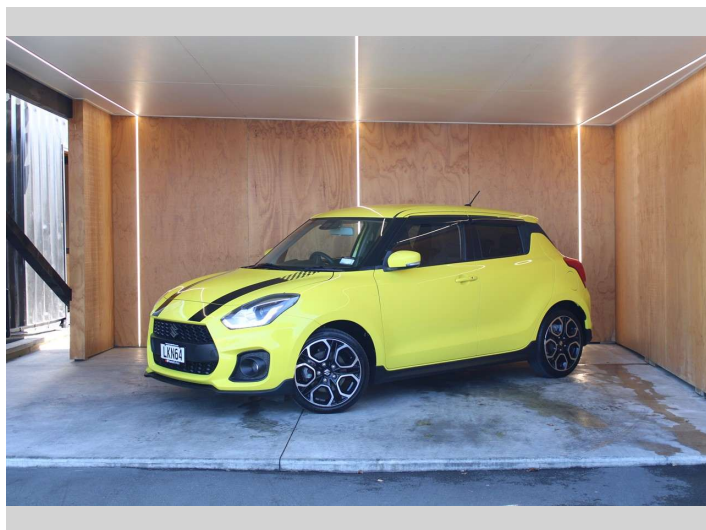

2018 Suzuki Swift SPORT, 1.4L, NZ NEW

Purchase Price **\$14,990**
Includes GST, Registration & Licensing

Finance may be available on this vehicle. Ask one of our friendly staff for more information.

UDC
New Zealand's Finance Company
MARAC
MEANS FINANCE

Body Style
5 door, Hatchback

Odometer
133,797 km

Engine
1373 cc, Internal Combustion

Fuel Type
Petrol

Transmission
Automatic

Wheels
-

VIN
JSAAZC33S00104389

Interior
-

Safety
-

Reg No.
LKN64

Ext Colour
Yellow

History
NZ New

Seats
5 seats

CO2 Emissions
-

Energy Economy
-

-