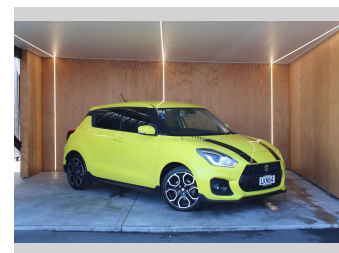

2018 Suzuki Swift SPORT, 1.4L, NZ NEW

Purchase Price **\$14,990**
Includes GST, Registration & Licensing

Finance may be available on this vehicle. Ask one of our friendly staff for more information.

UDC
New Zealand's Finance Company
MARAC
MEANS FINANCE

Body Style
5 door, Hatchback

Odometer
133,797 km

Engine
1373 cc, Internal Combustion

Fuel Type
Petrol

Transmission
Automatic

Wheels
-

VIN
JSAAZC33S00104389

Interior
-