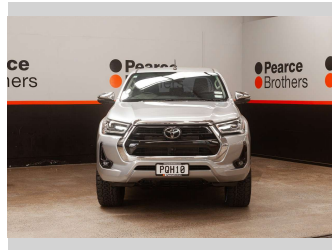

2022 Toyota Hilux SR5, LOW KMS, BRAND NEW

Purchase Price **\$44,990**
Includes GST, Registration & Licensing

Finance may be available on this vehicle. Ask one of our friendly staff for more information.

Body Style
4 door, Ute

Odometer
24,137 km

Engine
2755 cc, Internal Combustion

Fuel Type
Diesel

Transmission
Automatic

Wheels
-

VIN
MR0AA3DDX00007748

Interior
-