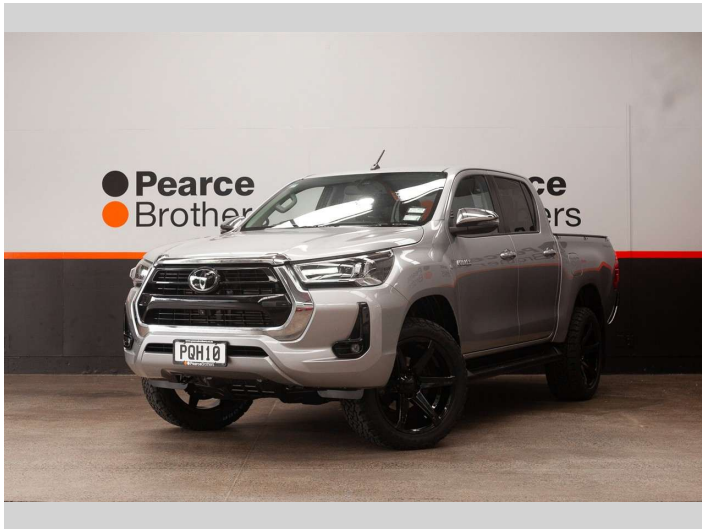

2022 Toyota Hilux SR5, LOW KMS, BRAND NEW

Purchase Price **\$44,990**
Includes GST, Registration & Licensing

Finance may be available on this vehicle. Ask one of our friendly staff for more information.

Body Style
4 door, Ute

Odometer
24,137 km

Engine
2755 cc, Internal Combustion

Fuel Type
Diesel

Transmission
Automatic

Wheels
-

VIN
MR0AA3DDX00007748

Interior
-