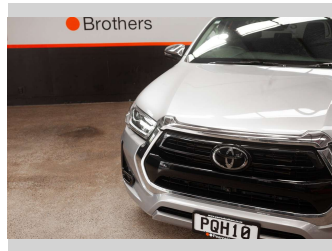

2022 Toyota Hilux SR5, LOW KMS, BRAND NEW

Purchase Price **\$44,990**
Includes GST, Registration & Licensing

Finance may be available on this vehicle. Ask one of our friendly staff for more information.

Body Style
4 door, Ute

Odometer
24,137 km

Engine
2755 cc, Internal Combustion

Fuel Type
Diesel

Transmission
Automatic

Wheels
-

VIN
MR0AA3DDX00007748

Interior
-