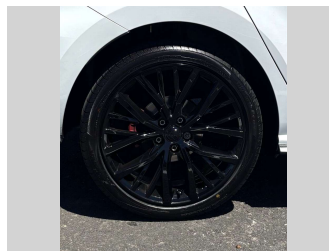

2016 Volkswagen Polo GTI 141KW 1.8P

Purchase Price **\$13,975**
Includes GST, Registration & Licensing

Finance may be available on this vehicle. Ask one of our friendly staff for more information.

Gain peace of mind with Mechanical Breakdown Insurance. **Ask us how.**

Top features
None Listed

Body Style
5 door, Hatchback

Odometer
147,161 km

Engine
1798 cc, In-Line

Fuel Type
Petrol

Transmission
Automatic

Wheels
-

VIN
WVWZZZ6RZGY139393

Interior
-

Safety
-

Reg No.
JPS596

Ext Colour
white

History
NZ New, 6 owners

Seats
5 seats

CO2 Emissions
-

Energy Economy
-