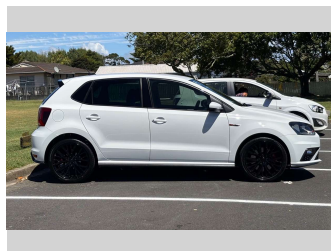

2016 Volkswagen Polo GTI 141KW 1.8P

Purchase Price **\$13,975**
Includes GST, Registration & Licensing

Finance may be available on this vehicle. Ask one of our friendly staff for more information.

Gain peace of mind with Mechanical Breakdown Insurance. **Ask us how.**

Top features
None Listed

Body Style
5 door, Hatchback

Odometer
147,161 km

Engine
1798 cc, In-Line

Fuel Type
Petrol

Transmission
Automatic

Wheels
-

VIN
WVWZZZ6RZGY139393

Interior
-

Safety
-

Reg No.
JPS596

Ext Colour
white

History
NZ New, 6 owners

Seats
5 seats

CO2 Emissions
-

Energy Economy
-