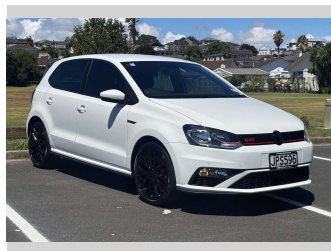

2016 Volkswagen Polo GTI 141KW 1.8P

Purchase Price **\$13,975**
Includes GST, Registration & Licensing

Finance may be available on this vehicle. Ask one of our friendly staff for more information.

Gain peace of mind with Mechanical Breakdown Insurance. **Ask us how.**

Top features
None Listed

Body Style
5 door, Hatchback

Odometer
147,161 km

Engine
1798 cc, In-Line

Fuel Type
Petrol

Transmission
Automatic

Wheels
-

VIN
WVWZZZ6RZGY139393

Interior
-

Safety
-

Reg No.
JPS596

Ext Colour
white

History
NZ New, 6 owners

Seats
5 seats

CO2 Emissions
-

Energy Economy
-