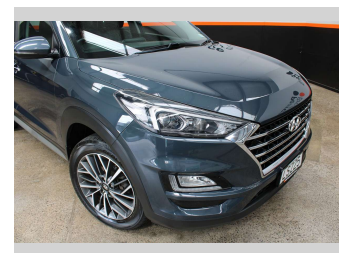

2018 Hyundai Tucson GDI ELITE 2.0P NZ NEW

Purchase Price **\$22,990**
Includes GST, Registration & Licensing

Finance may be available on this vehicle. Ask one of our friendly staff for more information.

Body Style
5 door, Wagon

Odometer
96,434 km

Engine
1999 cc, Internal Combustion

Fuel Type
Petrol

Transmission
Automatic

Wheels
-

VIN
KMJHJ3814MKU854940

Interior
-