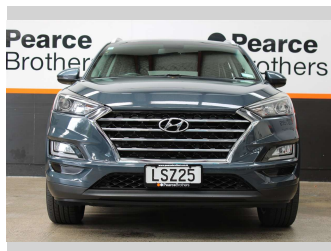

2018 Hyundai Tucson GDI ELITE 2.0P NZ NEW

Purchase Price **\$22,990**
Includes GST, Registration & Licensing

Finance may be available on this vehicle. Ask one of our friendly staff for more information.

Body Style
5 door, Wagon

Odometer
96,434 km

Engine
1999 cc, Internal Combustion

Fuel Type
Petrol

Transmission
Automatic

Wheels
-

VIN
KMJHJ3814MKU854940

Interior
-