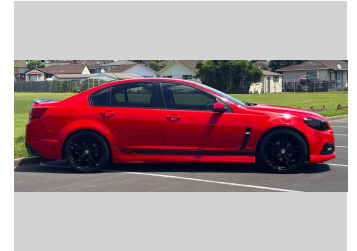

2015 Holden Commodore VF 2 SV6 BLACKOUT

Purchase Price **\$25,975**
Includes GST, Registration & Licensing

Finance may be available on this vehicle. Ask one of our friendly staff for more information.

Gain peace of mind with Mechanical Breakdown Insurance. **Ask us how.**

Top features
None Listed

Body Style
4 door, Sedan

Odometer
134,727 km

Engine
3600 cc, In-Line

Fuel Type
Petrol

Transmission
Automatic, Rear Wheel

Wheels
-

VIN
6XXXB5E3XXL11XXX