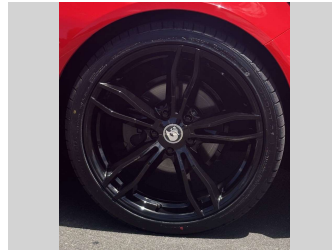

2015 Holden Commodore VF 2 SV6 BLACKOUT

Purchase Price **\$25,975**
Includes GST, Registration & Licensing

Finance may be available on this vehicle. Ask one of our friendly staff for more information.

Gain peace of mind with Mechanical Breakdown Insurance. **Ask us how.**

Top features
None Listed

Body Style
4 door, Sedan

Odometer
134,727 km

Engine
3600 cc, In-Line

Fuel Type
Petrol

Transmission
Automatic, Rear Wheel

Wheels
-

VIN
6XXXB5E3XXL11XXX

Interior
-

Safety

Based on 2024 UCSR rating for 13-17 models

Reg No.
-

Ext Colour
Red

History
Ex-Overseas

Seats
5 seats

CO2 Emissions
☆☆☆☆☆☆