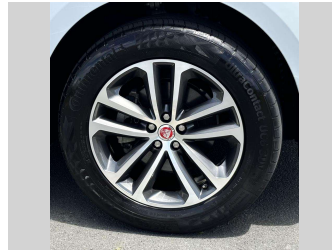

2018 Jaguar F-Pace 25D R-SPORT 2.0D/4WD

Purchase Price **$33,975**
Includes GST, Registration & Licensing

Finance may be available on this vehicle. Ask one of our friendly staff for more information.

Gain peace of mind with Mechanical Breakdown Insurance. **Ask us how.**

Top features

- » 19" ALLOYS
- » 4WD/4x4
- » Air Bag(s)
- » Air Conditioning
- » Automatic Lights
- » AWD
- » Bluetooth
- » Body Kit
- » Body Kit (Aero)
- » Body Kit (Factory)
- » Bucket Seats
- » Car Alarm
- » Car Stereo
- » Child seat anchor poin...
- » Electric Mirrors
- » Electric Mirrors (Retr...
- » Electric Seats
- » Electric Windows

Body Style
5 door, SUV

Odometer
73,302 km

Engine
1999 cc, In-Line

Fuel Type
Diesel

Transmission
Automatic, 4WD

Wheels
-

VIN
SADCA2XXXJA29XXXX

Interior
Black

Safety

Based on 2024 VSRR rating

Reg No.
-

Ext Colour
white

History
NZ New

Seats
5 seats, Leather

CO2 Emissions
★★★★☆
179 grams/km

Energy Economy
★★☆☆☆
Annual fuel cost of $2,970
6.8L per 100km

Cost per year is an estimate based on diesel price of $2.00 per litre and an average distance of 14000 km. Includes Road User Charges (RUC). Emissions and Energy Economy figures standardised to 3P WLTP.

Stock ID: 33949

Pearce Brothers | Phone 0800 080 061 | Email adam@pearcebrothers.co.nz
103 Great South Road, Papatoetoe, Auckland 2113, New Zealand
www.pearcebrothers.co.nz