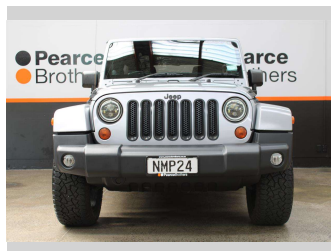

# 2015 Jeep Wrangler SPORT UNLIMITED 3.6P NZ

**Purchase Price** **\$32,990**  
Includes GST, Registration & Licensing

Finance may be available on this vehicle. Ask one of our friendly staff for more information.

**Body Style**  
4 door, Wagon

**Odometer**  
108,032 km

**Engine**  
3605 cc, Internal Combustion

**Fuel Type**  
Petrol

**Transmission**  
Automatic

**Wheels**  
-

**VIN**  
1C4HJWKGXDL680880

**Interior**  
-