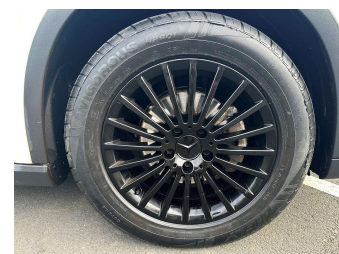

2015 Mercedes-Benz GLA 180 TRACK PACKAGE !!!!

Purchase Price **\$21,975**
Includes GST, Registration & Licensing

Finance may be available on this vehicle. Ask one of our friendly staff for more information.

Gain peace of mind with Mechanical Breakdown Insurance. **Ask us how.**

Top features
None Listed

Body Style
5 door, Hatchback

Odometer
48,094 km

Engine
1595 cc, In-Line

Fuel Type
Petrol

Transmission
Automatic, Front Wheel