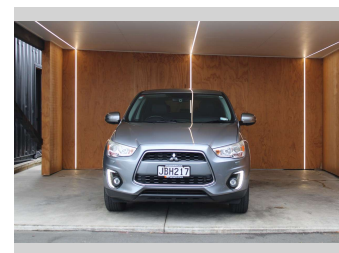

2015 Mitsubishi Asx VRX, NZ NEW, LEATHER

Purchase Price **\$15,990**
Includes GST, Registration & Licensing

Finance may be available on this vehicle. Ask one of our friendly staff for more information.

Gain peace of mind with Mechanical Breakdown Insurance. **Ask us how.**

Body Style
5 door, Wagon

Odometer
117,485 km

Engine
1998 cc, Internal Combustion

Fuel Type
Petrol

Transmission
CVT

Wheels
-

VIN
JMFXTGA2WFZ007697

Interior
-