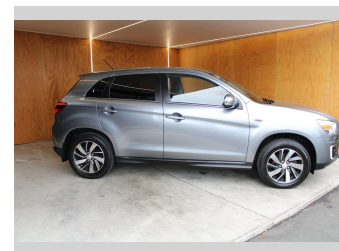

2015 Mitsubishi Asx VRX, NZ NEW, LEATHER

Purchase Price **\$15,990**
Includes GST, Registration & Licensing

Finance may be available on this vehicle. Ask one of our friendly staff for more information.

Gain peace of mind with Mechanical Breakdown Insurance. **Ask us how.**

Body Style
5 door, Wagon

Odometer
117,485 km

Engine
1998 cc, Internal Combustion

Fuel Type
Petrol

Transmission
CVT

Wheels
-

VIN
JMFXTGA2WFZ007697

Interior
-