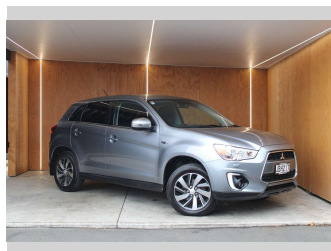

2015 Mitsubishi Asx VRX, NZ NEW, LEATHER

Purchase Price **\$15,990**
Includes GST, Registration & Licensing

Finance may be available on this vehicle. Ask one of our friendly staff for more information.

Gain peace of mind with Mechanical Breakdown Insurance. **Ask us how.**

Body Style
5 door, Wagon

Odometer
117,485 km

Engine
1998 cc, Internal Combustion

Fuel Type
Petrol

Transmission
CVT

Wheels
-

VIN
JMFXTGA2WFZ007697

Interior
-