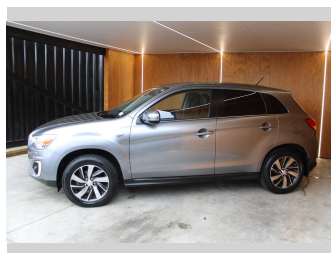

2015 Mitsubishi Asx VRX, NZ NEW, LEATHER

Purchase Price **\$15,990**
Includes GST, Registration & Licensing

Finance may be available on this vehicle. Ask one of our friendly staff for more information.

Gain peace of mind with Mechanical Breakdown Insurance. **Ask us how.**

Body Style
5 door, Wagon

Odometer
117,485 km

Engine
1998 cc, Internal Combustion

Fuel Type
Petrol

Transmission
CVT

Wheels
-

VIN
JMFXTGA2WFZ007697

Interior
-