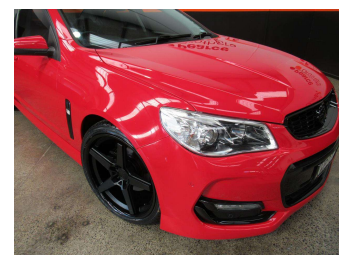

2017 Holden COMMODORE VF2 SV6, LWRD ON 20"

Purchase Price **\$26,990**
Includes GST, Registration & Licensing

Finance may be available on this vehicle. Ask one of our friendly staff for more information.

Body Style
4 door, Sedan

Odometer
100,904 km

Engine
3564 cc, Internal Combustion

Fuel Type
Petrol

Transmission
Automatic

Wheels
-

VIN
6G1FB5E37HL318241

Interior
-