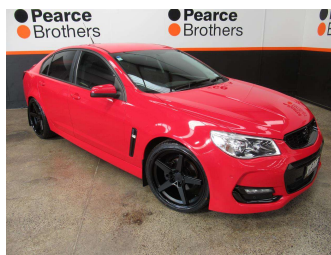

2017 Holden COMMODORE VF2 SV6, LWRD ON 20"

Purchase Price **\$26,990**
Includes GST, Registration & Licensing

Finance may be available on this vehicle. Ask one of our friendly staff for more information.

Body Style
4 door, Sedan

Odometer
100,904 km

Engine
3564 cc, Internal Combustion

Fuel Type
Petrol

Transmission
Automatic

Wheels
-

VIN
6G1FB5E37HL318241

Interior
-

Safety
-

Reg No.
KWP377

Ext Colour
Red

History
NZ New

Seats
5 seats

CO2 Emissions
-

Energy Economy
-

-