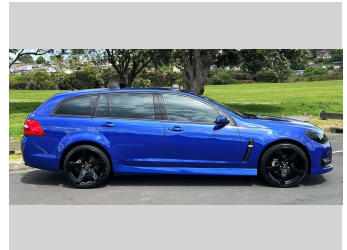

2016 Holden Commodore VF2 SV6 WAGON

Purchase Price **\$25,975**
Includes GST, Registration & Licensing

Finance may be available on this vehicle. Ask one of our friendly staff for more information.

Gain peace of mind with Mechanical Breakdown Insurance. **Ask us how.**

Top features

None Listed

Body Style
5 door, Station Wagon

Odometer
130,359 km

Engine
3564 cc, In-Line

Fuel Type
Petrol

Transmission
Automatic, Rear Wheel

Wheels
-

VIN
6G1FB8E38GL240679

Interior
-

Safety

Based on 2024 UCSR rating for 13-17 models

Reg No.
KED222

Ext Colour
Blue

History
NZ New

Seats
5 seats