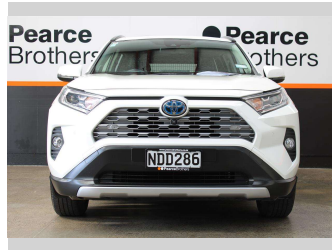

2020 Toyota RAV4 LIMITED 2.5H 4X4 NZ NEW

Purchase Price **\$37,990**
Includes GST, Registration & Licensing

Finance may be available on this vehicle. Ask one of our friendly staff for more information.

Gain peace of mind with Mechanical Breakdown Insurance. **Ask us how.**

Body Style
5 door, Wagon

Odometer
86,813 km

Engine
2487 cc, Hybrid

Fuel Type
Hybrid

Transmission
Automatic

Wheels
-

VIN
JTMDW3FVX0D55XXXX

Interior
-

Safety

Based on 2019 ANCAP rating for 19+ models

Reg No.
NDD286

Ext Colour
White

History
NZ New

Seats
5 seats

CO2 Emissions
★★★★☆
121 grams/km

Energy Economy
★★★★☆☆