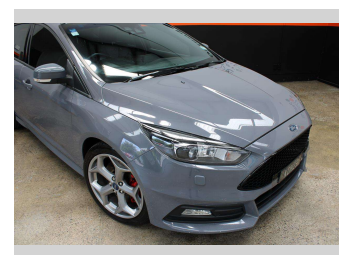

2016 Ford Focus ST2 2.0 TURBO MANUAL

Purchase Price **\$19,990**
Includes GST, Registration & Licensing

Finance may be available on this vehicle. Ask one of our friendly staff for more information.

Gain peace of mind with Mechanical Breakdown Insurance. **Ask us how.**

Body Style
5 door, Hatchback

Odometer
172,754 km

Engine
2000 cc, Internal Combustion

Fuel Type
Petrol

Transmission
MANUAL

Wheels
-

VIN
WF05XXGCC5GC74412

Interior
-

Safety
-

Reg No.
KDH29

Ext Colour
Grey

History
NZ New

Seats
5 seats

CO2 Emissions
-

Energy Economy
-

Stock ID: 28012