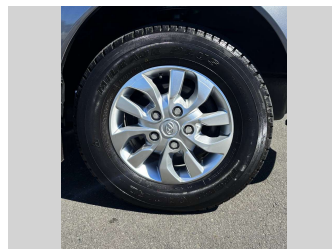

2020 LDV V80 11 SEAT MAN 2.5D/6MT

Purchase Price **\$25,975**
Includes GST, Registration & Licensing

Finance may be available on this vehicle. Ask one of our friendly staff for more information.

Gain peace of mind with Mechanical Breakdown Insurance. **Ask us how.**

Top features

None Listed

Body Style
4 door, People Movers

Odometer
81,955 km

Engine
2499 cc, In-Line

Fuel Type
Diesel

Transmission
Manual, Front Wheel

Wheels
-

VIN
LSKG4GLXXJA108XXX

Interior
Beige

Safety

Based on 2024 VSRR rating

Reg No.
-

Ext Colour
Grey

History
NZ New

Seats
11 seats, Cloth