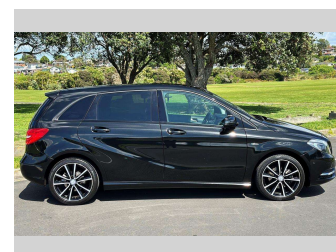

2012 Mercedes-Benz B 200 CGI NZ NEW

Purchase Price **\$9,975**
Includes GST, Registration & Licensing

Finance may be available on this vehicle. Ask one of our friendly staff for more information.

Gain peace of mind with Mechanical Breakdown Insurance. **Ask us how.**

Top features
None Listed

Body Style
5 door, Hatchback

Odometer
97,254 km

Engine
1595 cc, In-Line

Fuel Type
Petrol

Transmission
Automatic, Front Wheel

Wheels
-

VIN
WDD2462432J046297

Interior
-

Safety
-

Reg No.
GJP784

Ext Colour
Black

History
NZ New, 10 owners

Seats
5 seats

CO2 Emissions
-

Energy Economy
-