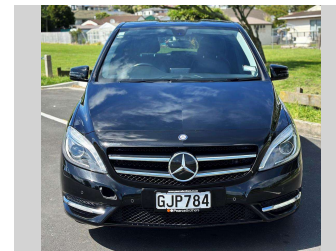

2012 Mercedes-Benz B 200 CGI NZ NEW

Purchase Price **\$9,975**
Includes GST, Registration & Licensing

Finance may be available on this vehicle. Ask one of our friendly staff for more information.

Gain peace of mind with Mechanical Breakdown Insurance. **Ask us how.**

Top features
None Listed

Body Style
5 door, Hatchback

Odometer
97,254 km

Engine
1595 cc, In-Line

Fuel Type
Petrol

Transmission
Automatic, Front Wheel

Wheels
-

VIN
WDD2462432J046297

Interior
-

Safety
-

Reg No.
GJP784

Ext Colour
Black

History
NZ New, 10 owners

Seats
5 seats

CO2 Emissions
-

Energy Economy
-