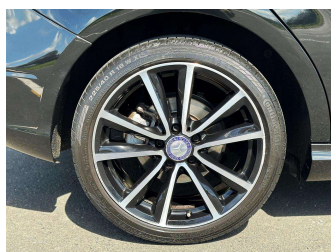

2012 Mercedes-Benz B 200 CGI NZ NEW

Purchase Price **\$9,975**
Includes GST, Registration & Licensing

Finance may be available on this vehicle. Ask one of our friendly staff for more information.

Gain peace of mind with Mechanical Breakdown Insurance. **Ask us how.**

Top features
None Listed

Body Style
5 door, Hatchback

Odometer
97,254 km

Engine
1595 cc, In-Line

Fuel Type
Petrol

Transmission
Automatic, Front Wheel

Wheels
-

VIN
WDD2462432J046297

Interior
-

Safety
-

Reg No.
GJP784

Ext Colour
Black

History
NZ New, 10 owners

Seats
5 seats

CO2 Emissions
-

Energy Economy
-