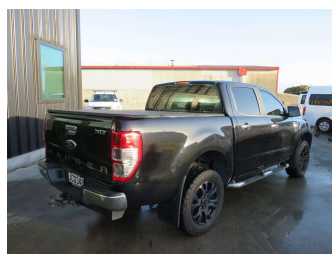

# 2015 Ford Ranger XLT 4X4

**Purchase Price** **\$25,995**  
Includes GST, Registration & Licensing

Finance may be available on this vehicle. Ask one of our friendly staff for more information.

Gain peace of mind with Mechanical Breakdown Insurance. **Ask us how.**

Body Style  
**4 door, Ute**

Odometer  
**194,443 km**

Engine  
**3199 cc, In-Line**

Fuel Type  
**Diesel**

Transmission  
**Automatic, 4WD**

Wheels  
-

VIN  
**MNAUMFF50FW434108**

Interior  
**Black/ Grey**