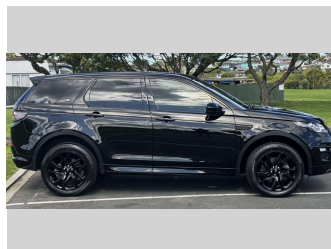

2019 Land Rover Discovery Sport SI4 (177KW) SE

Purchase Price **\$41,975**
Includes GST, Registration & Licensing

Finance may be available on this vehicle. Ask one of our friendly staff for more information.

Gain peace of mind with Mechanical Breakdown Insurance. **Ask us how.**

Top features

None Listed

Body Style
5 door, SUV

Odometer
40,408 km

Engine
1999 cc, In-Line

Fuel Type
Petrol

Transmission
Automatic, 4WD

Wheels
-

VIN
SALCXXAX0KH81XXXX

Interior
-

Safety

Based on 2017 ANCAP rating for 17-23 models with dual frontal+side+head airbags

Reg No.
-

Ext Colour
Black

History
NZ New