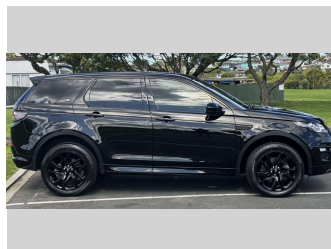

2019 Land Rover Discovery Sport SI4 (177KW) SE

Purchase Price **\$41,975**
Includes GST, Registration & Licensing

Finance may be available on this vehicle. Ask one of our friendly staff for more information.

Gain peace of mind with Mechanical Breakdown Insurance. **Ask us how.**

Top features

None Listed

Body Style
5 door, SUV

Odometer
40,408 km

Engine
1999 cc, In-Line

Fuel Type
Petrol

Transmission
Automatic, 4WD