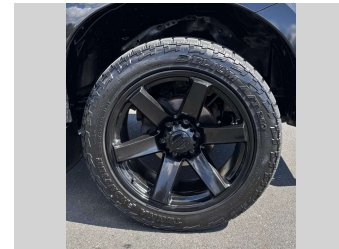

# 2016 Isuzu D-Max LS DOUBLE CAB BEAST!!

**Purchase Price** **POA**  
Includes GST, Registration & Licensing

Finance may be available on this vehicle. Ask one of our friendly staff for more information.

Gain peace of mind with Mechanical Breakdown Insurance. **Ask us how.**

**Top features**  
None Listed

Body Style  
**4 door, Ute**

Odometer  
**183,057 km**

Engine  
**2999 cc, In-Line**

Fuel Type  
**Diesel**