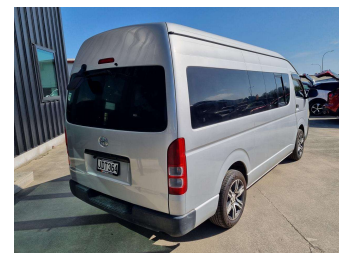

2006 Toyota Hiace HI ROOF, PETROL

Purchase Price

\$17,995

Includes GST, Registration & Licensing

Finance may be available on this vehicle. Ask one of our friendly staff for more information.

MARAC

Gain peace of mind with Mechanical Breakdown Insurance. **Ask us how.**

5 door, Van

Odometer

267,025 km

Engine

2693 cc, In-Line

Fuel Type

Petrol

Transmission