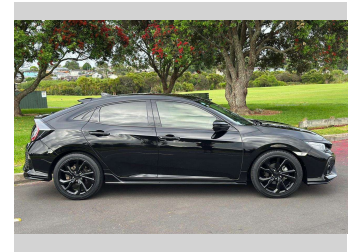

2018 Honda CIVIC RS SPORT SENSING

Purchase Price

\$22,975

Includes GST, Registration & Licensing

Finance may be available on this vehicle. Ask one of our friendly staff for more information.

MARAC

Gain peace of mind with Mechanical Breakdown Insurance. **Ask us how.**

autosure
INSURANCE

Top features

None Listed

Body Style

5 door, Sedan

Odometer

104,364 km

Engine