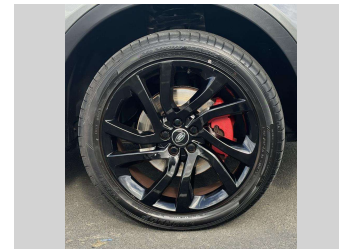

2015 Land Rover Discovery Sport SD4 HSE

Purchase Price **\$28,975**
Includes GST, Registration & Licensing

Finance may be available on this vehicle. Ask one of our friendly staff for more information.

Gain peace of mind with Mechanical Breakdown Insurance. **Ask us how.**

Top features

None Listed

Body Style
5 door, SUV

Odometer
65,685 km

Engine
2179 cc, In-Line

Fuel Type
Diesel

Transmission
Automatic, 4WD

Wheels
-

VIN
SALXX2AE4FH53XXXX

Interior
-

Safety

Based on 2023 VSRR rating

Reg No.
-

Ext Colour
Grey

History
NZ New

Seats
5 seats