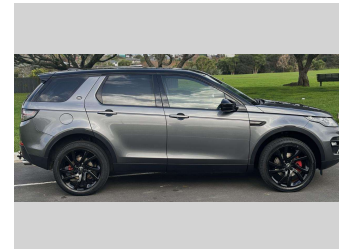

2015 Land Rover Discovery Sport SD4 HSE

Purchase Price **\$28,975**
Includes GST, Registration & Licensing

Finance may be available on this vehicle. Ask one of our friendly staff for more information.

Gain peace of mind with Mechanical Breakdown Insurance. **Ask us how.**

Top features

None Listed

Body Style
5 door, SUV

Odometer
65,685 km

Engine
2179 cc, In-Line

Fuel Type
Diesel

Transmission
Automatic, 4WD

Wheels
-