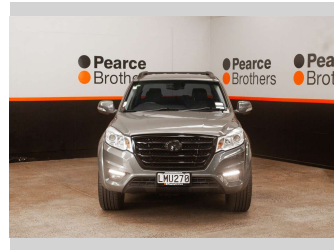

2018 GWM Steed BRAND NEW 20" MAGS, BLACKED

Purchase Price **\$15,990**
Includes GST, Registration & Licensing

Finance may be available on this vehicle. Ask one of our friendly staff for more information.

Body Style
4 door, Ute

Odometer
90,402 km

Engine
1996 cc, Internal Combustion

Fuel Type
Diesel

Transmission
MANUAL

Wheels
-

VIN
LGWCBE182HB61ZZZZ

Interior
-