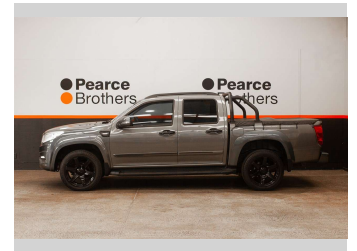

2018 GWM Steed BRAND NEW 20" MAGS, BLACKED

Purchase Price **\$15,990**
Includes GST, Registration & Licensing

Finance may be available on this vehicle. Ask one of our friendly staff for more information.

Body Style
4 door, Ute

Odometer
90,402 km

Engine
1996 cc, Internal Combustion

Fuel Type
Diesel

Transmission
MANUAL

Wheels
-

VIN
LGWCBE182HB61ZZZZ

Interior
-