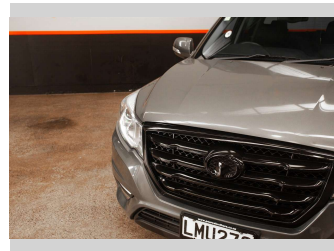

2018 GWM Steed BRAND NEW 20" MAGS, BLACKED

Purchase Price **\$15,990**
Includes GST, Registration & Licensing

Finance may be available on this vehicle. Ask one of our friendly staff for more information.