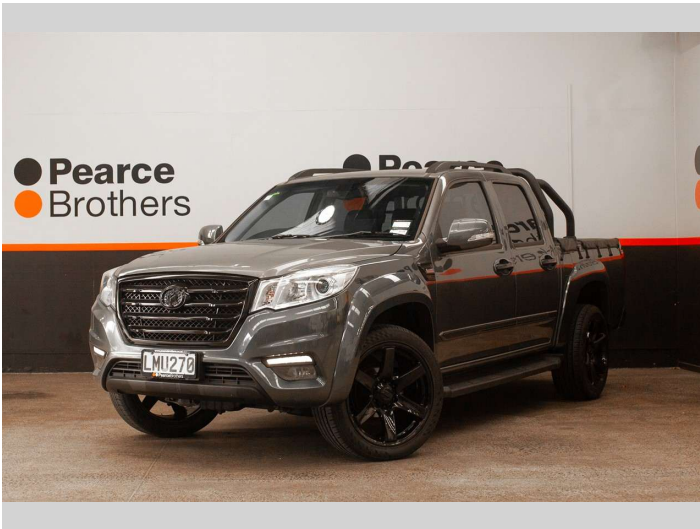

2018 GWM Steed BRAND NEW 20" MAGS, BLACKED

Purchase Price **\$15,990**
Includes GST, Registration & Licensing

Finance may be available on this vehicle. Ask one of our friendly staff for more information.

Body Style
4 door, Ute

Odometer
90,402 km

Engine
1996 cc, Internal Combustion

Fuel Type
Diesel

Transmission
MANUAL

Wheels
-

VIN
LGWCBE182HB61ZZZZ

Interior
-

Safety

Based on 2024 VSRR rating

Reg No.
LMU270

Ext Colour
Grey

History
NZ New

Seats
5 seats

CO2 Emissions
★☆☆☆☆
271 grams/km

Energy Economy
★☆☆☆☆
Annual fuel cost of \$3,950
10.3L per 100km