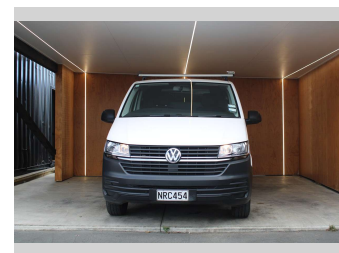

2021 Volkswagen T6 TRANSPORTER, T6, SWB,

Purchase Price **\$35,990**
Includes GST, Registration & Licensing

Finance may be available on this vehicle. Ask one of our friendly staff for more information.

Gain peace of mind with Mechanical Breakdown Insurance. **Ask us how.**

Body Style
4 door, People Movers

Odometer
59,034 km

Engine
1968 cc, Internal Combustion

Fuel Type
Diesel

Transmission
Automatic

Wheels
-

VIN
WV1ZZZ7HZMH105681

Interior
-