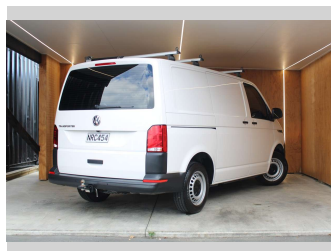

2021 Volkswagen T6 TRANSPORTER, T6, SWB,

Purchase Price **\$35,990**
Includes GST, Registration & Licensing

Finance may be available on this vehicle. Ask one of our friendly staff for more information.

Gain peace of mind with Mechanical Breakdown Insurance. **Ask us how.**

Top features

- » Air Bag(s)
- » Air Conditioning
- » Bluetooth
- » Car Stereo
- » Central Locking
- » Central Locking
- » Climate Control
- » Digital Display
- » Electric Mirrors
- » Electric Mirrors
- » Electric Windows
- » LOW KMS
- » NZ NEW
- » Parking Sensors
- » Power Steering
- » Remote Locking
- » Reverse Camera
- » Roof Racks

Body Style
4 door, People Movers

Odometer
59,034 km

Engine
1968 cc, Internal Combustion

Fuel Type
Diesel

Transmission
Automatic

Wheels
-

VIN
WV1ZZZ7HZMH105681

Interior
-