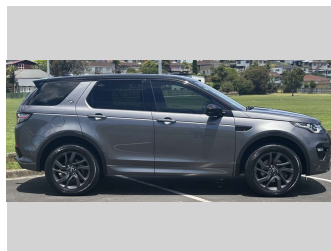

2019 Land Rover Discovery Sport SI4 (177KW) SE

Purchase Price **\$33,975**
Includes GST, Registration & Licensing

Finance may be available on this vehicle. Ask one of our friendly staff for more information.

Gain peace of mind with Mechanical Breakdown Insurance. **Ask us how.**

Top features

None Listed

Body Style
5 door, SUV

Odometer
93,993 km

Engine
1999 cc, In-Line

Fuel Type
Petrol

Transmission
Automatic, 4WD