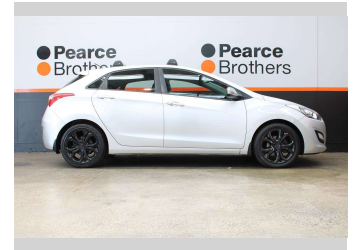

2014 Hyundai I30 ELITE, 1.8L PETROL, LEATHER

Purchase Price **\$11,990**
Includes GST, Registration & Licensing

Finance may be available on this vehicle. Ask one of our friendly staff for more information.

Body Style
Hatchback

Odometer
109,506 km

Engine
1797 cc, Internal Combustion

Fuel Type
Petrol

Transmission
Automatic

Wheels
-

VIN
KMHD351EMEU199601

Interior
-