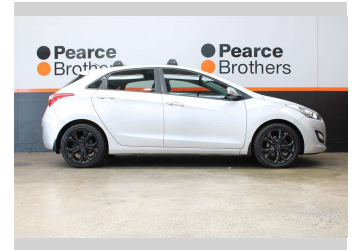

2014 Hyundai I30 ELITE, 1.8L PETROL, LEATHER

Purchase Price **\$10,990**
Includes GST, Registration & Licensing

Finance may be available on this vehicle. Ask one of our friendly staff for more information.

Body Style
Hatchback

Odometer
109,506 km

Engine
1797 cc, Internal Combustion

Fuel Type
Petrol

Transmission
Automatic

Wheels
-

VIN
KMHD351EMEU199601

Interior
-