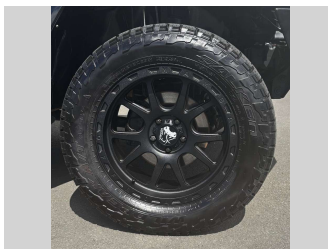

# 2015 Jeep WRANGLER SPORT UNLIMITED 3.6P

**Purchase Price** **\$38,975**  
Includes GST, Registration & Licensing

Finance may be available on this vehicle. Ask one of our friendly staff for more information.

Gain peace of mind with Mechanical Breakdown Insurance. **Ask us how.**

**Top features**

None Listed

Body Style  
**5 door, SUV**

Odometer  
**71,309 km**

Engine  
**3600 cc, In-Line**

Fuel Type  
**Petrol**