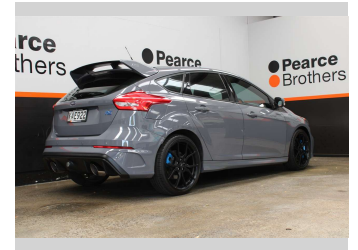

2016 Ford Focus RS 2.3 TURBO 4WD MANUAL

Purchase Price **\$37,990**
Includes GST, Registration & Licensing

Finance may be available on this vehicle. Ask one of our friendly staff for more information.

Gain peace of mind with Mechanical Breakdown Insurance. **Ask us how.**

Body Style
5 door, Hatchback

Odometer
150,828 km

Engine
2261 cc, Internal Combustion

Fuel Type
Petrol

Transmission
MANUAL

Wheels
-

VIN
WF05XXGCC5GA12750

Interior
-

Safety
-

Reg No.
KAE922

Ext Colour
Grey

History
NZ New

Seats
5 seats

CO2 Emissions
-

Energy Economy
-

Stock ID: 28560