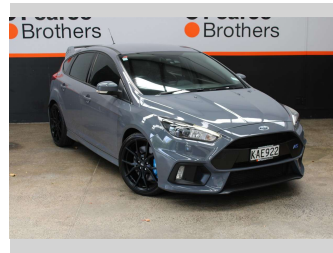

2016 Ford Focus RS 2.3 TURBO 4WD MANUAL

Purchase Price **\$37,990**
Includes GST, Registration & Licensing

Finance may be available on this vehicle. Ask one of our friendly staff for more information.

Gain peace of mind with Mechanical Breakdown Insurance. **Ask us how.**

Body Style
5 door, Hatchback

Odometer
150,828 km

Engine
2261 cc, Internal Combustion

Fuel Type
Petrol

Transmission
MANUAL

Wheels
-

VIN
WF05XXGCC5GA12750

Interior
-

Safety
-

Reg No.
KAE922

Ext Colour
Grey

History
NZ New

Seats
5 seats

CO2 Emissions
-

Energy Economy
-

Stock ID: 28560