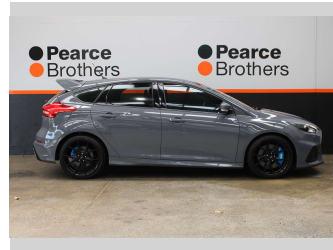

2016 Ford Focus RS 2.3 TURBO 4WD MANUAL

Purchase Price **\$37,990**
Includes GST, Registration & Licensing

Finance may be available on this vehicle. Ask one of our friendly staff for more information.

Gain peace of mind with Mechanical Breakdown Insurance. **Ask us how.**

Body Style
5 door, Hatchback

Odometer
150,828 km

Engine
2261 cc, Internal Combustion

Fuel Type
Petrol

Transmission
MANUAL

Wheels
-

VIN
WF05XXGCC5GA12750

Interior
-

Safety
-

Reg No.
KAE922

Ext Colour
Grey

History
NZ New

Seats
5 seats

CO2 Emissions
-

Energy Economy
-

Stock ID: 28560