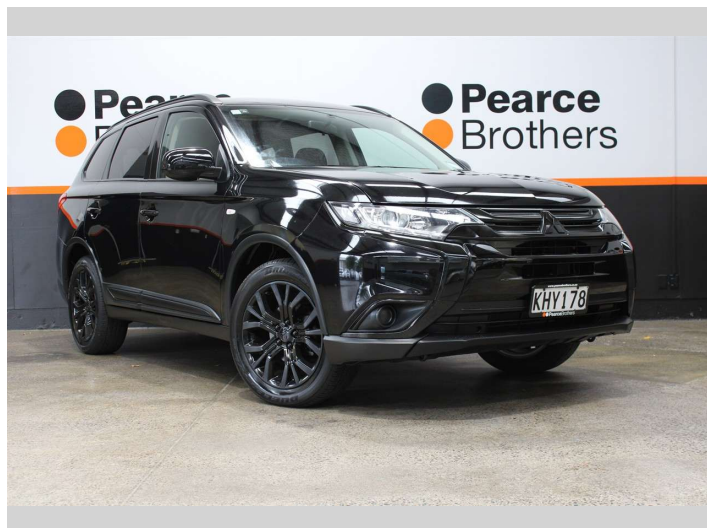

2017 Mitsubishi Outlander LS 2.0P NZ NEW 7

Purchase Price **\$18,990**
Includes GST, Registration & Licensing

Finance may be available on this vehicle. Ask one of our friendly staff for more information.

Gain peace of mind with Mechanical Breakdown Insurance. **Ask us how.**

Top features

- » Cruise Control
- » Electric Windows
- » Power Steering

Body Style
5 door, Wagon

Odometer
132,583 km

Engine
1998 cc, Internal Combustion

Fuel Type
Petrol

Transmission
CVT

Wheels
-

VIN
JMFXTGF7WHJ001510

Interior
-

Safety
-

Reg No.
KHY178

Ext Colour
Black