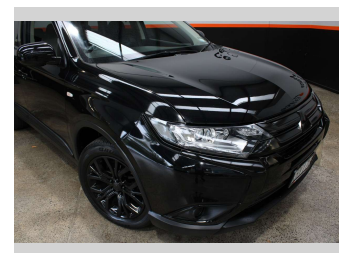

2017 Mitsubishi Outlander LS 2.0P NZ NEW 7

Purchase Price **\$18,990**
Includes GST, Registration & Licensing

Finance may be available on this vehicle. Ask one of our friendly staff for more information.

Gain peace of mind with Mechanical Breakdown Insurance. **Ask us how.**

Top features

- » Cruise Control
- » Electric Windows
- » Power Steering

Body Style
5 door, Wagon

Odometer
132,583 km

Engine
1998 cc, Internal Combustion

Fuel Type
Petrol

Transmission
CVT

Wheels
-

VIN
JMFXTGF7WHJ001510

Interior
-

Safety
-

Reg No.
KHY178

Ext Colour
Black