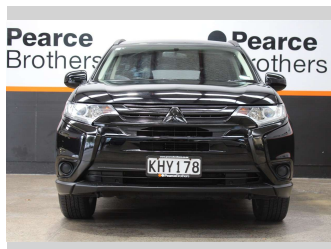

2017 Mitsubishi Outlander LS 2.0P NZ NEW 7

Purchase Price **\$18,990**
Includes GST, Registration & Licensing

Finance may be available on this vehicle. Ask one of our friendly staff for more information.

Gain peace of mind with Mechanical Breakdown Insurance. **Ask us how.**

Top features

- » Cruise Control
- » Electric Windows
- » Power Steering

Body Style
5 door, Wagon

Odometer
132,583 km

Engine
1998 cc, Internal Combustion

Fuel Type
Petrol

Transmission
CVT

Wheels
-

VIN
JMFXTGF7WHJ001510

Interior
-

Safety
-

Reg No.
KHY178

Ext Colour
Black