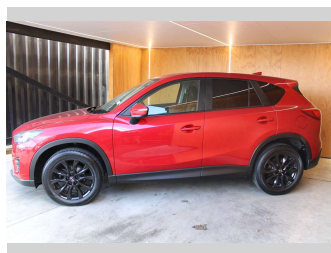

2015 Mazda CX-5 LIMITED, BLACKED OUT, LEATHER

Purchase Price **\$16,990**
Includes GST, Registration & Licensing

Finance may be available on this vehicle. Ask one of our friendly staff for more information.

Body Style
Wagon

Odometer
123,980 km

Engine
2480 cc, Internal Combustion

Fuel Type
Petrol

Transmission
Automatic

Wheels
-

VIN
7AT0C144X1920XXXX

Interior
-