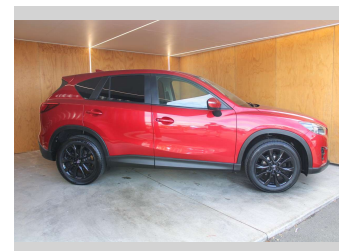

2015 Mazda CX-5 LIMITED, BLACKED OUT, LEATHER

Purchase Price **\$16,990**
Includes GST, Registration & Licensing

Finance may be available on this vehicle. Ask one of our friendly staff for more information.

Body Style
Wagon

Odometer
123,980 km

Engine
2480 cc, Internal Combustion

Fuel Type
Petrol

Transmission
Automatic

Wheels
-

VIN
7AT0C144X1920XXXX

Interior
-