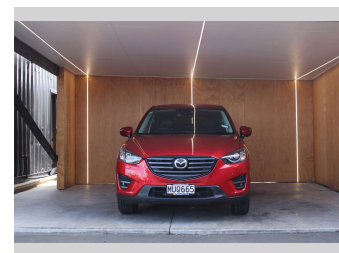

2015 Mazda CX-5 LIMITED, BLACKED OUT, LEATHER

Purchase Price **\$16,990**
Includes GST, Registration & Licensing

Finance may be available on this vehicle. Ask one of our friendly staff for more information.

Body Style
Wagon

Odometer
123,980 km

Engine
2480 cc, Internal Combustion

Fuel Type
Petrol

Transmission
Automatic

Wheels
-

VIN
7AT0C144X1920XXXX

Interior
-