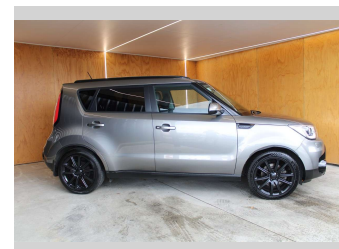

2017 Kia Soul TURBO, BLACKED OUT, LOW KMS

Purchase Price **\$15,990**
Includes GST, Registration & Licensing

Finance may be available on this vehicle. Ask one of our friendly staff for more information.

Body Style
5 door, Hatchback

Odometer
53,291 km

Engine
1591 cc, Internal Combustion

Fuel Type
Petrol

Transmission
Automatic

Wheels
-

VIN
KNAJX81AVH7470732

Interior
-

Safety
-

Reg No.
KKQ419

Ext Colour
Grey

History
NZ New

Seats
5 seats

CO2 Emissions
-

Energy Economy
-

Stock ID: 28578