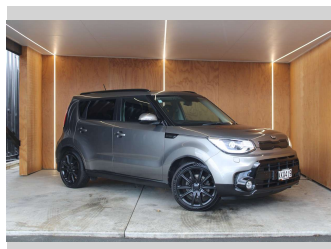

2017 Kia Soul TURBO, BLACKED OUT, LOW KMS

Purchase Price **\$15,990**
Includes GST, Registration & Licensing

Finance may be available on this vehicle. Ask one of our friendly staff for more information.

Body Style
5 door, Hatchback

Odometer
53,291 km

Engine
1591 cc, Internal Combustion

Fuel Type
Petrol

Transmission
Automatic

Wheels
-

VIN
KNAJX81AVH7470732

Interior
-

Safety
-

Reg No.
KKQ419

Ext Colour
Grey

History
NZ New

Seats
5 seats

CO2 Emissions
-

Energy Economy
-

Stock ID: 28578