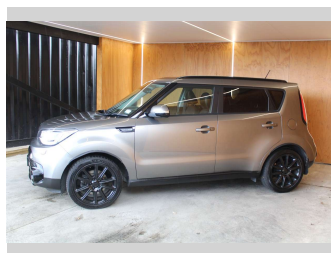

2017 Kia Soul TURBO, BLACKED OUT, LOW KMS

Purchase Price **\$15,990**
Includes GST, Registration & Licensing

Finance may be available on this vehicle. Ask one of our friendly staff for more information.

Body Style
5 door, Hatchback

Odometer
53,291 km

Engine
1591 cc, Internal Combustion

Fuel Type
Petrol

Transmission
Automatic

Wheels
-

VIN
KNAJX81AVH7470732

Interior
-

Safety
-

Reg No.
KKQ419

Ext Colour
Grey

History
NZ New

Seats
5 seats

CO2 Emissions
-

Energy Economy
-

Stock ID: 28578