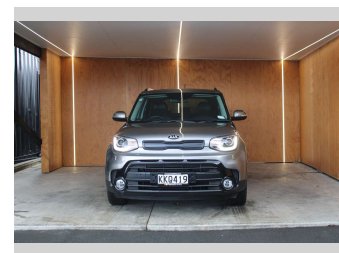

2017 Kia Soul TURBO, BLACKED OUT, LOW KMS

Purchase Price **\$15,990**
Includes GST, Registration & Licensing

Finance may be available on this vehicle. Ask one of our friendly staff for more information.

Body Style
5 door, Hatchback

Odometer
53,291 km

Engine
1591 cc, Internal Combustion

Fuel Type
Petrol

Transmission
Automatic

Wheels
-

VIN
KNAJX81AVH7470732

Interior
-

Safety
-

Reg No.
KKQ419

Ext Colour
Grey

History
NZ New

Seats
5 seats

CO2 Emissions
-

Energy Economy
-

Stock ID: 28578