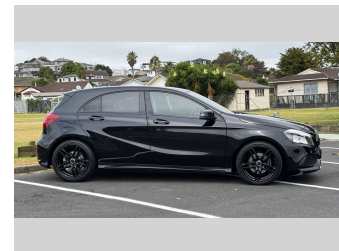

2017 Mercedes-Benz A 180 AMG SPORTS PACKAGE

Purchase Price **\$19,975**
Includes GST, Registration & Licensing

Finance may be available on this vehicle. Ask one of our friendly staff for more information.

Gain peace of mind with Mechanical Breakdown Insurance. **Ask us how.**

Top features
None Listed

Body Style
5 door, Hatchback

Odometer
82,498 km

Engine
1595 cc, In-Line

Fuel Type
Petrol

Transmission
Automatic