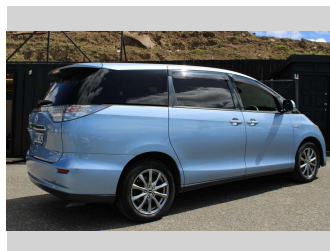

# 2006 Toyota Estima 7 SEATER, HYBRID!!

**Purchase Price** **\$8,995**  
Includes GST, Registration & Licensing

Finance may be available on this vehicle. Ask one of our friendly staff for more information.

Gain peace of mind with Mechanical Breakdown Insurance. **Ask us how.**

**Top features**  
None Listed

Body Style  
**Van**

Odometer  
**147,174 km**

Engine  
**2362 cc, Hybrid**

Fuel Type  
**Petrol**

Transmission  
**Automatic**

Wheels  
-

VIN  
**7AT0H61YX21002062**

Interior  
-

Safety  
-

Reg No.  
**NNE182**

Ext Colour  
**Blue**

History  
**Ex-Overseas**

Seats  
**7 seats**