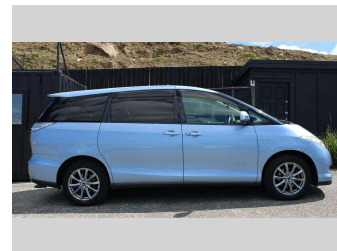

# 2006 Toyota Estima 7 SEATER, HYBRID!!

**Purchase Price** **\$8,995**  
Includes GST, Registration & Licensing

Finance may be available on this vehicle. Ask one of our friendly staff for more information.