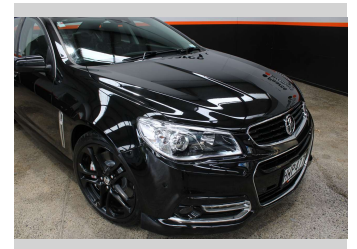

# 2014 Holden COMMODORE VF SSV REDLINE V8

**Purchase Price** **\$39,990**  
Includes GST, Registration & Licensing

Finance may be available on this vehicle. Ask one of our friendly staff for more information.

Body Style  
**4 door, Sedan**

Odometer  
**110,410 km**

Engine  
**5967 cc, Internal Combustion**

Fuel Type  
**Petrol**

Transmission  
**Automatic**

Wheels  
-

VIN  
**6G1FE5E2XFL105974**

Interior  
-