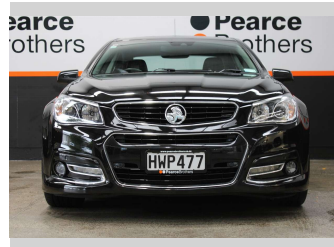

# 2014 Holden COMMODORE VF SSV REDLINE V8

**Purchase Price** **\$39,990**  
Includes GST, Registration & Licensing

Finance may be available on this vehicle. Ask one of our friendly staff for more information.

Body Style  
**4 door, Sedan**

Odometer  
**110,410 km**

Engine  
**5967 cc, Internal Combustion**

Fuel Type  
**Petrol**

Transmission  
**Automatic**

Wheels  
-

VIN  
**6G1FE5E2XFL105974**

Interior  
-