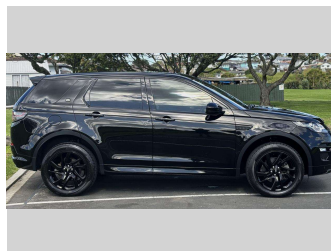

2019 Land Rover Discovery Sport SI4 (177KW) SE

Purchase Price **\$41,975**
Includes GST, Registration & Licensing

Finance may be available on this vehicle. Ask one of our friendly staff for more information.

Gain peace of mind with Mechanical Breakdown Insurance. **Ask us how.**

Top features
None Listed

Body Style
5 door, SUV

Odometer
40,408 km

Engine
1999 cc, In-Line

Fuel Type
Petrol

Transmission
Automatic, 4WD