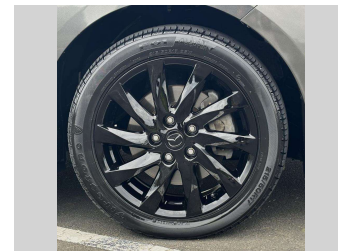

2012 Mazda Atenza 2.5L AUTO BLACKED OUT !!

Purchase Price **$12,975**
Includes GST, Registration & Licensing

Finance may be available on this vehicle. Ask one of our friendly staff for more information.

Gain peace of mind with Mechanical Breakdown Insurance. **Ask us how.**

Top features
None Listed

Body Style
5 door, Sedan

Odometer
116,642 km

Engine
2480 cc, In-Line

Fuel Type
Petrol

Transmission
Automatic, Front Wheel

Wheels
-

VIN
7AT0C139X20202247

Interior
-

Safety
-

Reg No.
NAH568

Ext Colour
Grey

History
Ex-Overseas, 2 owners

Seats
5 seats

CO2 Emissions
-

Energy Economy
-

Stock ID: 32976

Pearce Brothers | Phone 09 2777 335 | Email natalia@pearcebrothers.co.nz
122 Great South Road, Papatoetoe, Auckland 2025, New Zealand
www.pearcebrothers.co.nz

4.69 | 1156 reviews