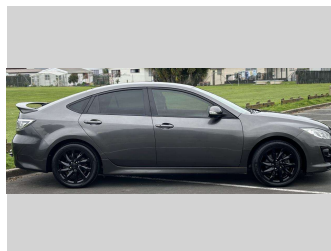

2012 Mazda Atenza 2.5L AUTO BLACKED OUT !!

Purchase Price **\$12,975**
Includes GST, Registration & Licensing

Finance may be available on this vehicle. Ask one of our friendly staff for more information.

Gain peace of mind with Mechanical Breakdown Insurance. **Ask us how.**

Top features
None Listed

Body Style
5 door, Sedan

Odometer
116,642 km

Engine
2480 cc, In-Line

Fuel Type
Petrol

Transmission
Automatic, Front Wheel

Wheels
-

VIN
7AT0C139X20202247

Interior
-

Safety
-

Reg No.
NAH568

Ext Colour
Grey

History
Ex-Overseas, 2 owners

Seats
5 seats