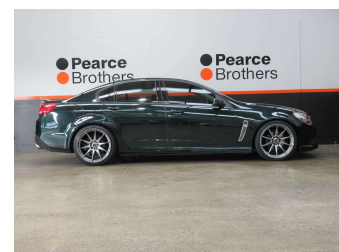

# 2013 Holden COMMODORE VF SV6, LWRD ON 20's

**Purchase Price** **\$17,990**  
Includes GST, Registration & Licensing

Finance may be available on this vehicle. Ask one of our friendly staff for more information.

Body Style  
**4 door, Sedan**

Odometer  
**135,155 km**

Engine  
**3564 cc, Internal Combustion**

Fuel Type  
**Petrol**

Transmission  
**Automatic**

Wheels  
-

VIN  
**6G1FB5E31EL905174**

Interior  
-