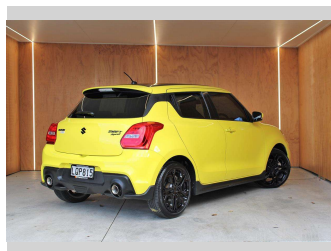

# 2018 Suzuki Swift SPORT 1.4L TURBO NEW SHAPE

**Purchase Price** **\$14,990**  
Includes GST, Registration & Licensing

Finance may be available on this vehicle. Ask one of our friendly staff for more information.

Gain peace of mind with Mechanical Breakdown Insurance. **Ask us how.**

**Top features**  
None Listed

**Body Style**  
5 door, Hatchback

**Odometer**  
119,053 km

**Engine**  
1373 cc, Internal Combustion

**Ext Colour**  
Yellow

**History**  
NZ New

**Seats**  
5 seats

**CO2 Emissions**  
★★★★☆  
157 grams/km

**Energy Economy**  
★★★★☆☆  
**Annual fuel cost of \$2,670**  
**6.8L per 100km**

Cost per year is an estimate based on petrol price of \$2.80 per litre and an average distance of 14000 km. Emissions and Energy Economy figures standardised to 3P WLTP.