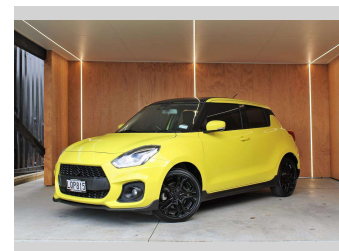

# 2018 Suzuki Swift SPORT 1.4L TURBO NEW SHAPE

**Purchase Price** **\$14,990**  
Includes GST, Registration & Licensing

Finance may be available on this vehicle. Ask one of our friendly staff for more information.

Gain peace of mind with Mechanical Breakdown Insurance. **Ask us how.**

**Top features**  
None Listed

**Body Style**  
5 door, Hatchback

**Odometer**  
119,053 km

**Engine**  
1373 cc, Internal Combustion

**Ext Colour**  
Yellow

**History**  
NZ New

**Seats**  
5 seats

**CO2 Emissions**  
★★★★☆  
157 grams/km

**Energy Economy**  
★★★★☆☆  
**Annual fuel cost of \$2,670**  
**6.8L per 100km**

Cost per year is an estimate based on petrol price of \$2.80 per litre and an average distance of 14000 km. Emissions and Energy Economy figures standardised to 3P WLTP.