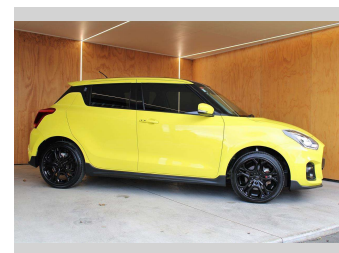

# 2018 Suzuki Swift SPORT 1.4L TURBO NEW SHAPE

**Purchase Price** **\$14,990**  
Includes GST, Registration & Licensing

Finance may be available on this vehicle. Ask one of our friendly staff for more information.

Gain peace of mind with Mechanical Breakdown Insurance. **Ask us how.**

**Top features**  
None Listed

**Body Style**  
5 door, Hatchback

**Odometer**  
119,053 km

**Engine**  
1373 cc, Internal Combustion

**Ext Colour**  
Yellow

**History**  
NZ New

**Seats**  
5 seats

**CO2 Emissions**  
★★★★☆  
157 grams/km

**Energy Economy**  
★★★★☆☆  
**Annual fuel cost of \$2,670**  
**6.8L per 100km**

Cost per year is an estimate based on petrol price of \$2.80 per litre and an average distance of 14000 km. Emissions and Energy Economy figures standardised to 3P WLTP.