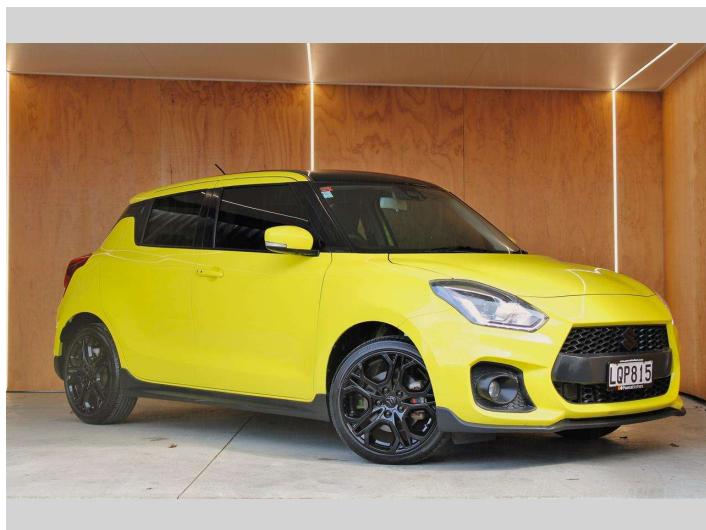

# 2018 Suzuki Swift SPORT 1.4L TURBO NEW SHAPE

**Purchase Price** **\$14,990**  
Includes GST, Registration & Licensing

Finance may be available on this vehicle. Ask one of our friendly staff for more information.

Gain peace of mind with Mechanical Breakdown Insurance. **Ask us how.**

**Top features**  
None Listed

**Body Style**  
5 door, Hatchback

**Odometer**  
119,053 km

**Engine**  
1373 cc, Internal Combustion

**Fuel Type**  
Petrol

**Transmission**  
MANUAL

**Wheels**  
-

**VIN**  
JSAAZC33S00108577

**Interior**  
-

**Safety**  
  
Based on 2017 ANCAP rating for 17+ models with dual frontal+side+head airbags

**Reg No.**  
LQP815

**Ext Colour**  
Yellow

**History**  
NZ New

**Seats**  
5 seats

**CO2 Emissions**  
★★★★☆  
157 grams/km

**Energy Economy**  
★★★★☆☆  
**Annual fuel cost of \$2,670**  
**6.8L per 100km**

Cost per year is an estimate based on petrol price of \$2.80 per litre and an average distance of 14000 km. Emissions and Energy Economy figures standardised to 3P WLTP.