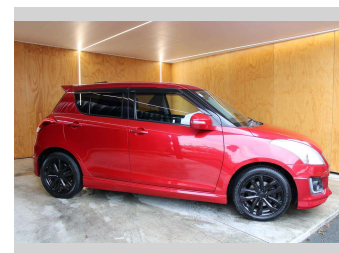

2015 Suzuki Swift 1.3 "BODY KIT" RED!!!!

Purchase Price **\$12,990**
Includes GST, Registration & Licensing

Finance may be available on this vehicle. Ask one of our friendly staff for more information.

Gain peace of mind with Mechanical Breakdown Insurance. **Ask us how.**

Top features
None Listed

Body Style
Hatchback

Odometer
51,177 km

Engine
1240 cc, Internal Combustion

Fuel Type
Petrol

Transmission
Automatic

Wheels
-

VIN
7AT0GK0CX15353091

Interior
-

Safety
-

Reg No.
JLA557

Ext Colour
Red

History
Ex-Overseas

Seats
5 seats

CO2 Emissions
-

Energy Economy
-