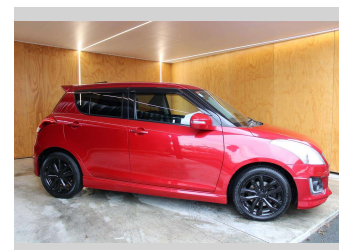

2015 Suzuki Swift 1.3 "BODY KIT" RED!!!!

Purchase Price **\$10,990**
Includes GST, Registration & Licensing

Finance may be available on this vehicle. Ask one of our friendly staff for more information.

Gain peace of mind with Mechanical Breakdown Insurance. **Ask us how.**

Top features
None Listed

Body Style
Hatchback

Odometer
51,177 km

Engine
1240 cc, Internal Combustion

Fuel Type
Petrol

Transmission
Automatic

Wheels
-

VIN
7AT0GK0CX15353091

Interior
-

Safety

Based on 2023 UCSR rating for 11-17 models

Reg No.
JLA557

Ext Colour
Red

History
Ex-Overseas

Seats
5 seats

CO2 Emissions
★★★★☆
134 grams/km