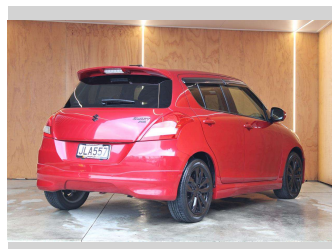

2015 Suzuki Swift 1.3 "BODY KIT" RED!!!!

Purchase Price **\$10,990**
Includes GST, Registration & Licensing

Finance may be available on this vehicle. Ask one of our friendly staff for more information.

Gain peace of mind with Mechanical Breakdown Insurance. **Ask us how.**

Top features
None Listed

Body Style
Hatchback

Odometer
51,177 km

Engine
1240 cc, Internal Combustion

Fuel Type
Petrol

Transmission
Automatic

Wheels
-

VIN
7AT0GK0CX15353091

Interior
-

Safety

Based on 2023 UCSR rating for 11-17 models

Reg No.
JLA557

Ext Colour
Red

History
Ex-Overseas

Seats
5 seats

CO2 Emissions
★★★★☆
134 grams/km