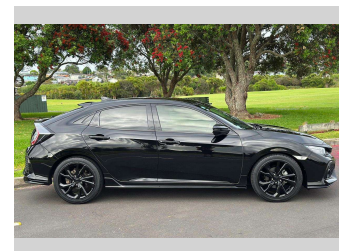

# 2018 Honda CIVIC RS SPORT SENSING

**Purchase Price** **\$21,975**  
Includes GST, Registration & Licensing

Finance may be available on this vehicle. Ask one of our friendly staff for more information.

Gain peace of mind with Mechanical Breakdown Insurance. **Ask us how.**

**Top features**  
None Listed

Body Style  
**5 door, Sedan**

Odometer  
**104,364 km**

Engine  
**1497 cc, In-Line**

Fuel Type  
**Petrol**